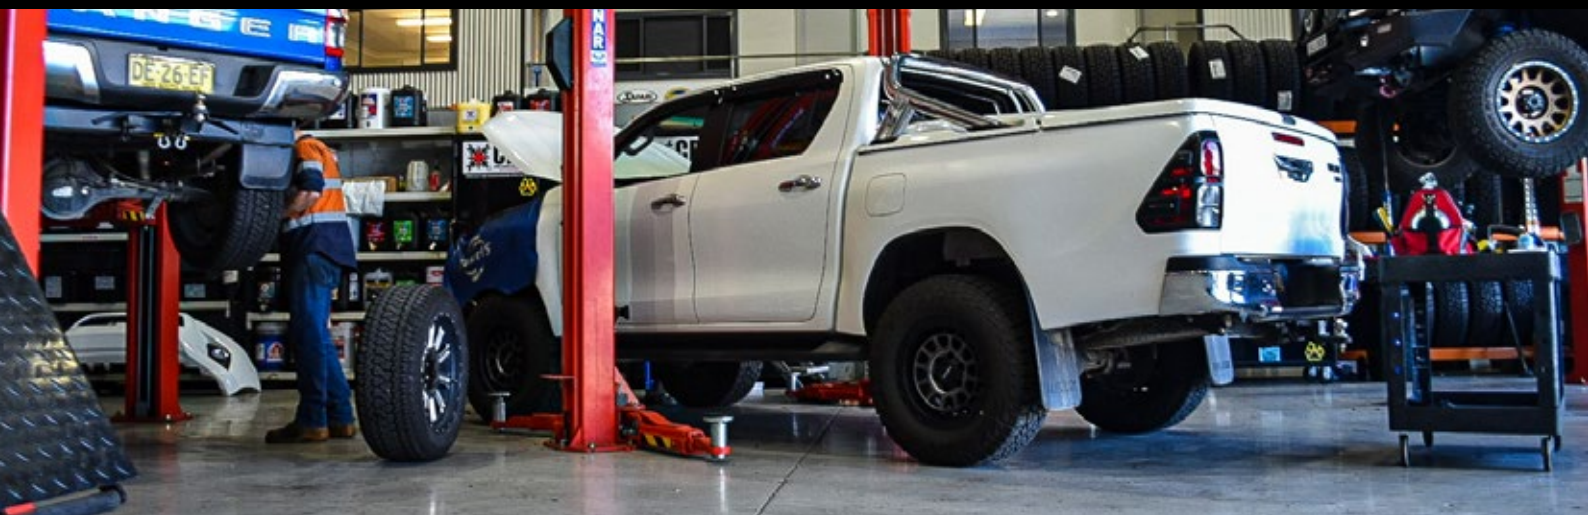

CPR

"Your Complete Maintenance Solution"

Light Vehicle
Capability Statement

About Us

CPR Automotive Services are an industry leader in car, 4×4 and heavy vehicle services. Based in Rutherford NSW we are positioned perfectly to service the general public, mining, local businesses and interstate heavy vehicle freight operators.

We offer a quality service at an up-front and honest rate and can save 30-40% when compared to dealerships prices.

CPR Automotive Services provide the same new car and factory warranties for work completed, including capped pricing and logbook services and use only the highest quality parts and oils. We are a leading supplier for the latest 4×4 and commercial vehicle accessories and offer supply and fit out services of mechanical and auto electrical accessories.

Safety

CPR maintains a comprehensive safety management system to ensure the highest level of safety for all our personnel. All staff are fully trained in safety systems and safe work practices and strive to maintain a zero-harm workplace.

We Operate 7 Days A Week

Our Services

What We Do

- Authorised inspection station (pink/blue slips)
- Fleet vehicle management
- Logbook servicing
- Defect and break down repair
- Air-conditioning design, install and repair
- Suspension install
- Exhaust repair
- Diesel filtration systems supply and install
- DPF and EGR Cleaning
- DPF and EGR filtration system supply and fit
- Exhaust supply and repair
- Caravan and trailer servicing repairs and inspections
- 4×4 aftermarket accessory specialist
- Tyre install, balance, wheel alignment
- Vehicle tracking system supply and fit out
- Aftermarket accessories supply and install
- Automotive electrical diagnosis and repairs
- Automotive electrical aftermarket fit outs
- 24/7 breakdown service
- Component repairs and overhauls
- Mine spec vehicle fit outs