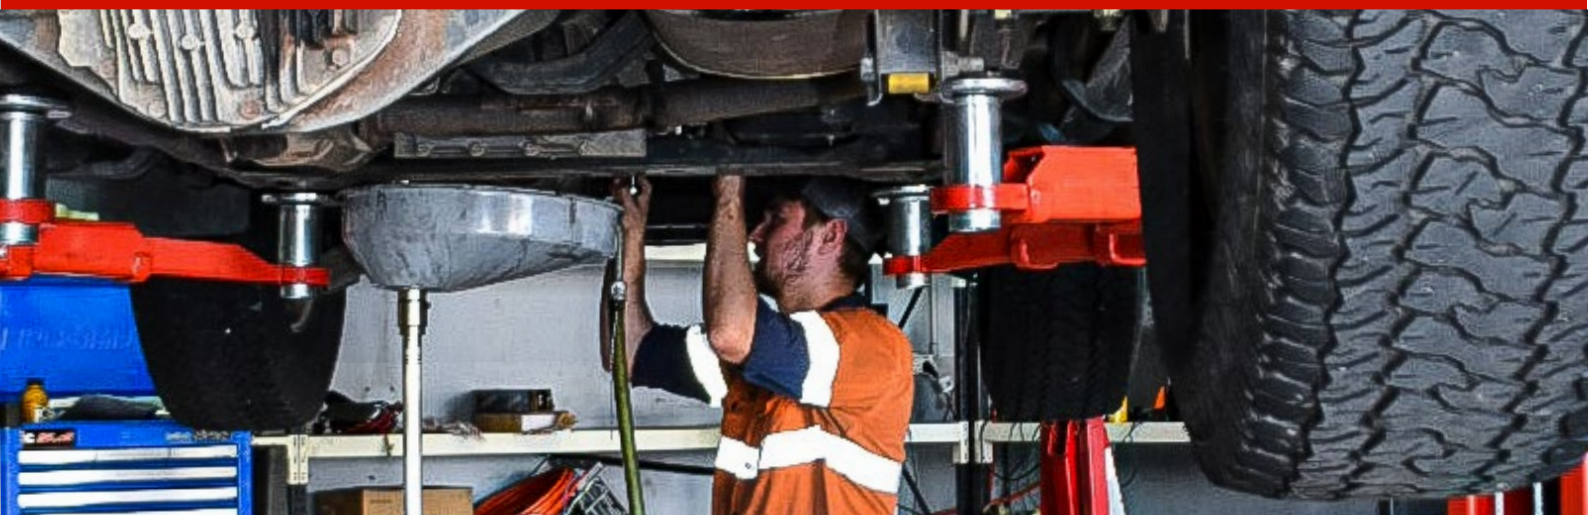

Parts Supply

- Oils and lubricants.
- Fully prepared service kits including oils, filters and seals
- Airconditioning refrigerants and components.
- Electrical consumables not limited to Alternators, batteries, deutsch plugs and accessories, conduit, electrical cable, e-stops and isolators.
- Industry leading 4x4 accessories.

Aftermarket Accessories Supply

- GVM upgrades.
- Auto electrical upgrades.
- Suspension upgrades.

Fact: You do not need to have your new car serviced by your dealer to maintain the manufacturer's warranty.